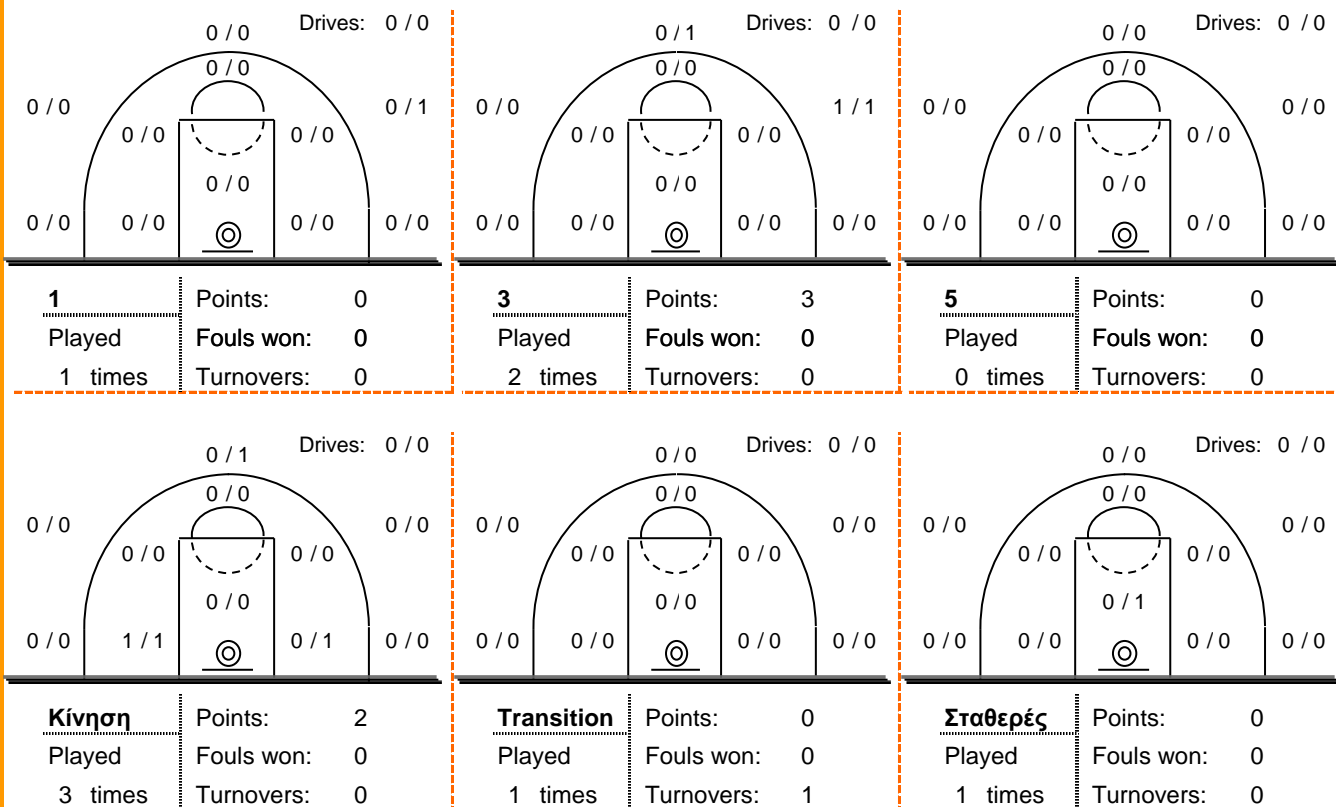

Starters- Subs ratio

Shot Chart

*Ranking= Pts+Rebs+As+St+B-Mished Shots-Tu (Time Played>7min.)

Offense Analysis

Play performance:

Against Defense Types:

Turnovers:

Fast breaks: