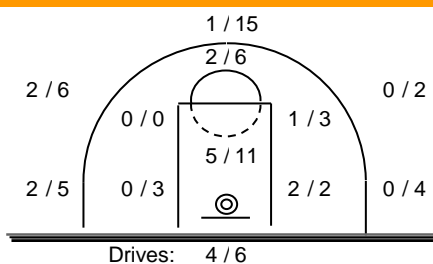

Opponent's shot chart