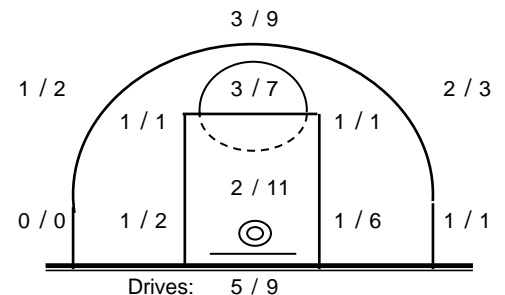

Starters- Subs ratio

Shot Chart

*Ranking= Pts+Rebs+As+St+B-Mished Shots-Tu (Time Played>7min.)

Offense Analysis

Play performance:

Against Defense Types:

Turnovers:

Fast breaks: